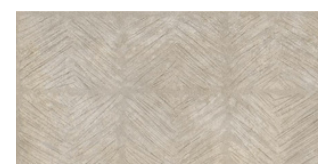

APPLICATION

	Wall	Floor
24x48	✓	✓

Pricing is listed as Regular Retail + is subject to change without notice.

DARK GREY

GREIGE

PEARL

DARK GREY DECOR

GREIGE DECOR