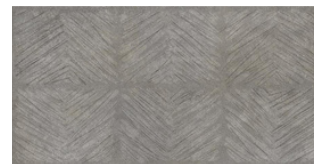

RETAIL PRICING

	\$/sft	\$/ctn	
24"x48"	9.00	138.33	PT1

PACKING

	pc/ctn	pc/pallet	sft/pc
24"x48"	2	80	7.69

FINISH

	Matte	Polished	Rectified	3D
24"x48"	✓		✓	

TECHNICAL INFORMATION

	Water Absorption	Stain Resistant	Chemical Resistant	Frost Resistant
24x48	Ev ≤ 0,5%	✓	✓	✓

APPLICATION

	Wall	Floor
24x48	✓	✓

Pricing is listed as Regular Retail + is subject to change without notice.

DARK GREY

GREIGE

PEARL

DARK GREY DECOR

GREIGE DECOR