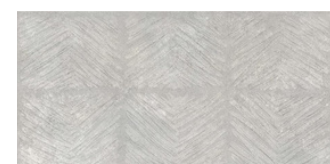

APPLICATION

	Wall	Floor
24x48	✓	✓

Pricing is listed as Regular Retail + is subject to change without notice.

DARK GREY

GREIGE

PEARL

DARK GREY DECOR

GREIGE DECOR