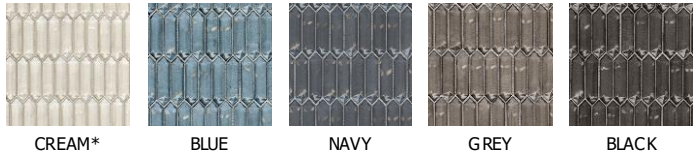

SPECIFICATION SHEET

TECHNICAL INFORMATION

	Material Type	Recommended Adhesive	Recommended Joint Seal
Crystal Mosaic	Glass Mosaic	One-Flex Premium Blanco	Colorstuk Especial N

CRYSTAL MOSAIC SERIES

Size: 12" x 13" (29.5 cm x 34cm)

Thickness: 8mm

RETAIL PRICING		
	\$/sft	\$/pc
Crystal Mosaic	-	50

BRAND	L'ANTICOLONIAL
COUNTRY	Spain

FINISH					
	Matte	Polished	Mesh Back	Relief	Textured
Crystal Mosaic		✓	✓	✓	✓

APPLICATION

	Wall	Floor	Indoor	Outdoor	Shower	Steam Shower	Fireplace	Light Commercial	Medium Commercial	Heavy Commercial
Crystal Mosaic	✓		✓		✓			✓		