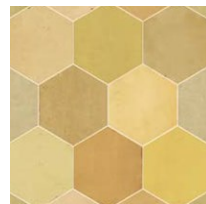

MARRAKECH

FONTILE
kitchen & bath