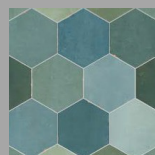

SADASI SERIES

The **SADASI Series** is a 5"x6" hexagon wall + floor tile in a matte finish. Colors available are Ifrane, Chauen + Marrakech. This is a glazed Ceramic

IFRANE

CHAUEN

MARRAKECH

The **SADASI Series** presents a hexagonal design with irregular edges that reminds us of the ancient temples + buildings of the 12th century.

SADASI SERIES

General Information

Criteria	Wall + Floor
Thickness	10MM
Recommended grout joints	1 /16" - 1/8"
Finishes	MATTE
Country of Origin	Spain

Technical Information

Wall Application

Stain Resistant

Floor Application

V4

Printed photographs are representations of color only. Please view a sample for color accuracy.

Size	SFT	PC
5"x6"	\$13.50	\$2.43

Alternate sizes, textures and décor pieces may also be available for special order. Please contact your **Fontile Sales Consultant** for more information.