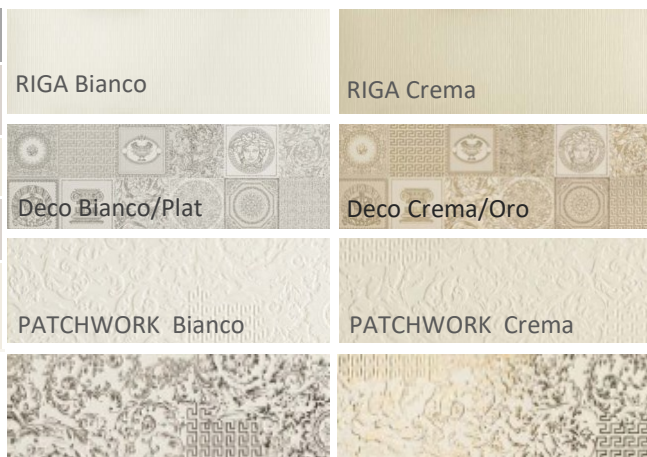

GOLD SERIES

The **GOLD Series** is available in **RIGA** (Bianco + Crema), **PATCH** (Deco Bianco/Plat + Deco Crema/Oro) + **PATCHWORK** (Bianco, Bianco/Plat Mix, Crema + Crema/Oro Mix). These wall tiles are **PILLOW EDGED**, **WHITE BODY**, **DOUBLE FIRED CERAMICS**.

Technical Information

Wall Application

Stain Resistant

>10%

V2 Slight

Printed photographs are representations of color only. Please view a sample for color accuracy.

Size	SFT / PC	CTN SET
RIGA 10" x 30"	\$16.00 / \$32.30	-
PATCH Deco 10"x30" *Sold by 4pc Carton ONLY*	-	\$520.00
PATCHWORK 10"x30" *Sold by 4pc Carton ONLY*	-	\$205.92
PATCHWORK Mix 10" x 30" *Sold by 4pc Carton ONLY*	-	\$560.00

Alternate sizes, textures and décor pieces may also be available for Special Order. Please contact your Fontile Sales Consultant for more information.

PATCHWORK MIX: Bianco/Plat

PATCHWORK MIX: Crema/Oro