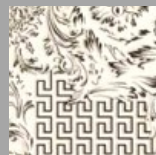

GOLD SERIES

The **GOLD Series** is available in **RIGA** (Bianco + Crema), **PATCH** (Deco Bianco/Plat + Deco Crema/Oro) + **PATCHWORK** (Bianco, Bianco/Plat Mix, Crema + Crema/Oro Mix). These wall tiles are **PILLOW EDGED**, **WHITE BODY**, **DOUBLE FIRED CERAMICS**.

RIGA Bianco

RIGA Crema

PATCHWORK
Bianco

PATCHWORK
Crema

PATCHWORK
MIX
Bianco/Plat

PATCHWORK
MIX
Crema/Oro

PATCH Deco
Bianco/Plat

PATCH Deco
Crema/Oro