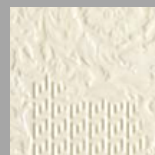

GOLD SERIES

The **GOLD Series** is available in **RIGA** (Bianco + Crema), **PATCH** (Deco Bianco/Plat + Deco Crema/Oro) + **PATCHWORK** (Bianco, Bianco/Plat Mix, Crema + Crema/Oro Mix). These wall tiles are **PILLOW EDGED**, **WHITE BODY**, **DOUBLE FIRED CERAMICS**.

RIGA Bianco

RIGA Crema

PATCHWORK
Bianco

PATCHWORK
Crema

PATCHWORK
MIX
Bianco/Plat

PATCHWORK
MIX
Crema/Oro

PATCH Deco
Bianco/Plat

PATCH Deco
Crema/Oro