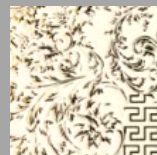

GOLD SERIES

The **GOLD Series** is available in **RIGA** (Bianco + Crema), **PATCH** (Deco Bianco/Plat + Deco Crema/Oro) + **PATCHWORK** (Bianco, Bianco/Plat Mix, Crema + Crema/Oro Mix). These wall tiles are **PILLOW EDGED**, **WHITE BODY**, **DOUBLE FIRED CERAMICS**.

RIGA Bianco

RIGA Crema

PATCHWORK
Bianco

PATCHWORK
Crema

PATCHWORK
MIX
Bianco/Plat

PATCHWORK
MIX
Crema/Oro

PATCH Deco
Bianco/Plat

PATCH Deco
Crema/Oro